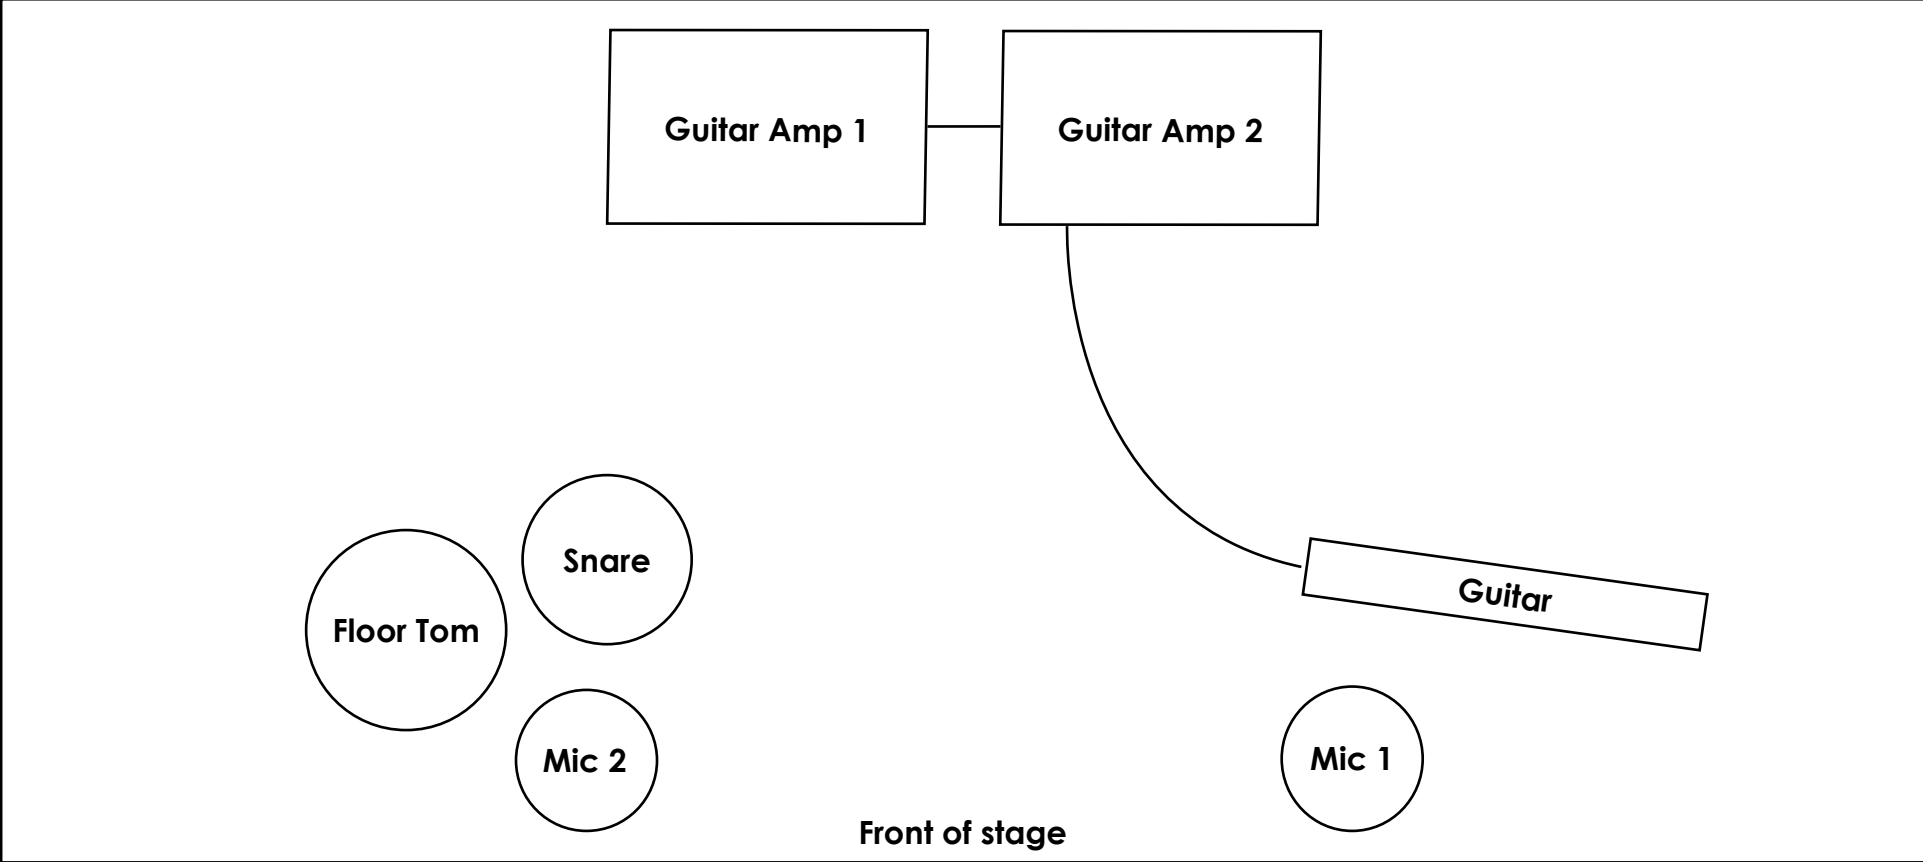

GOOCH PALMS STAGE SPECS

BACKLINE REQUIREMENTS

GUITAR AMP 1 (Treb): 1 x Fender amp with reverb double channel
(must have drive & clean channels)

GUITAR AMP 2 (Bass): 1 x Fender amp with reverb double channel
(must have drive & clean channels)

DRUMS: 1 x 16 inch floor tom
No drum stool required (standing drummer)

MIC STANDS: 2 x Mic stands for vocal mics

LINE REQUIREMENTS

2 x Vocal mics
2 x Guitar amp mics
2 x Drum mics